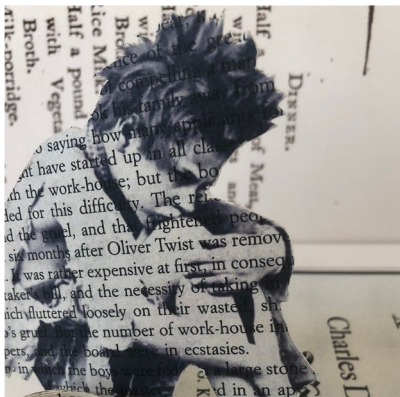

The Gallimaufry Collective is a group of four artists that have been exhibiting together in various guises since 2015. They now come together to focus their approach. They are working on the same themes, responding with the variety of media they employ such as calligraphy, drawing, painting,

paper manipulation and book sculpture in both two and three dimensions.

The Gallimaufry Collective are interested in not only cohesive outcomes to be exhibited but also the artist process which they document extensively on their website.

thegallimaufrycollective.co.uk

CAROLINE

A mixed media artist who explores abstracts with reference to realism.

Combining interests in natural forms, architecture and portraiture with collage underpinning the work.

JANIE

A book artist who constructs 3D narratives.

Transforming books into unique art objects.

Jo

A mixed media artist working with materials such as discarded books, paper and paint.

Exploring the frustration of human communications.