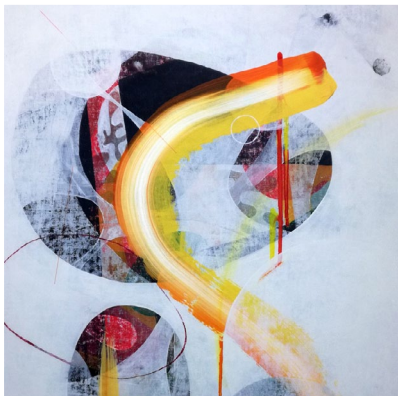

paper manipulation and book sculpture in both two and three dimensions.

The Gallimaufry Collective are interested in not only cohesive outcomes to be exhibited but also the artist process which they document extensively on their website.

thegallimaufrycollective.co.uk

CAROLINE

A mixed media artist who explores abstracts with reference to realism.

Combining interests in natural forms, architecture and portraiture with collage underpinning the work.

JANIE

A book artist who constructs 3D narratives.

Transforming books into unique art objects.

Jo

A mixed media artist working with materials such as discarded books, paper and paint.

Exploring the frustration of human communications.

A fusion of contemporary hand lettering, fine art, collage and print, that explores the dynamic of human relations.

MARK

A lettering artist. Letters, words, text & language feature in his work on a variety of surfaces.